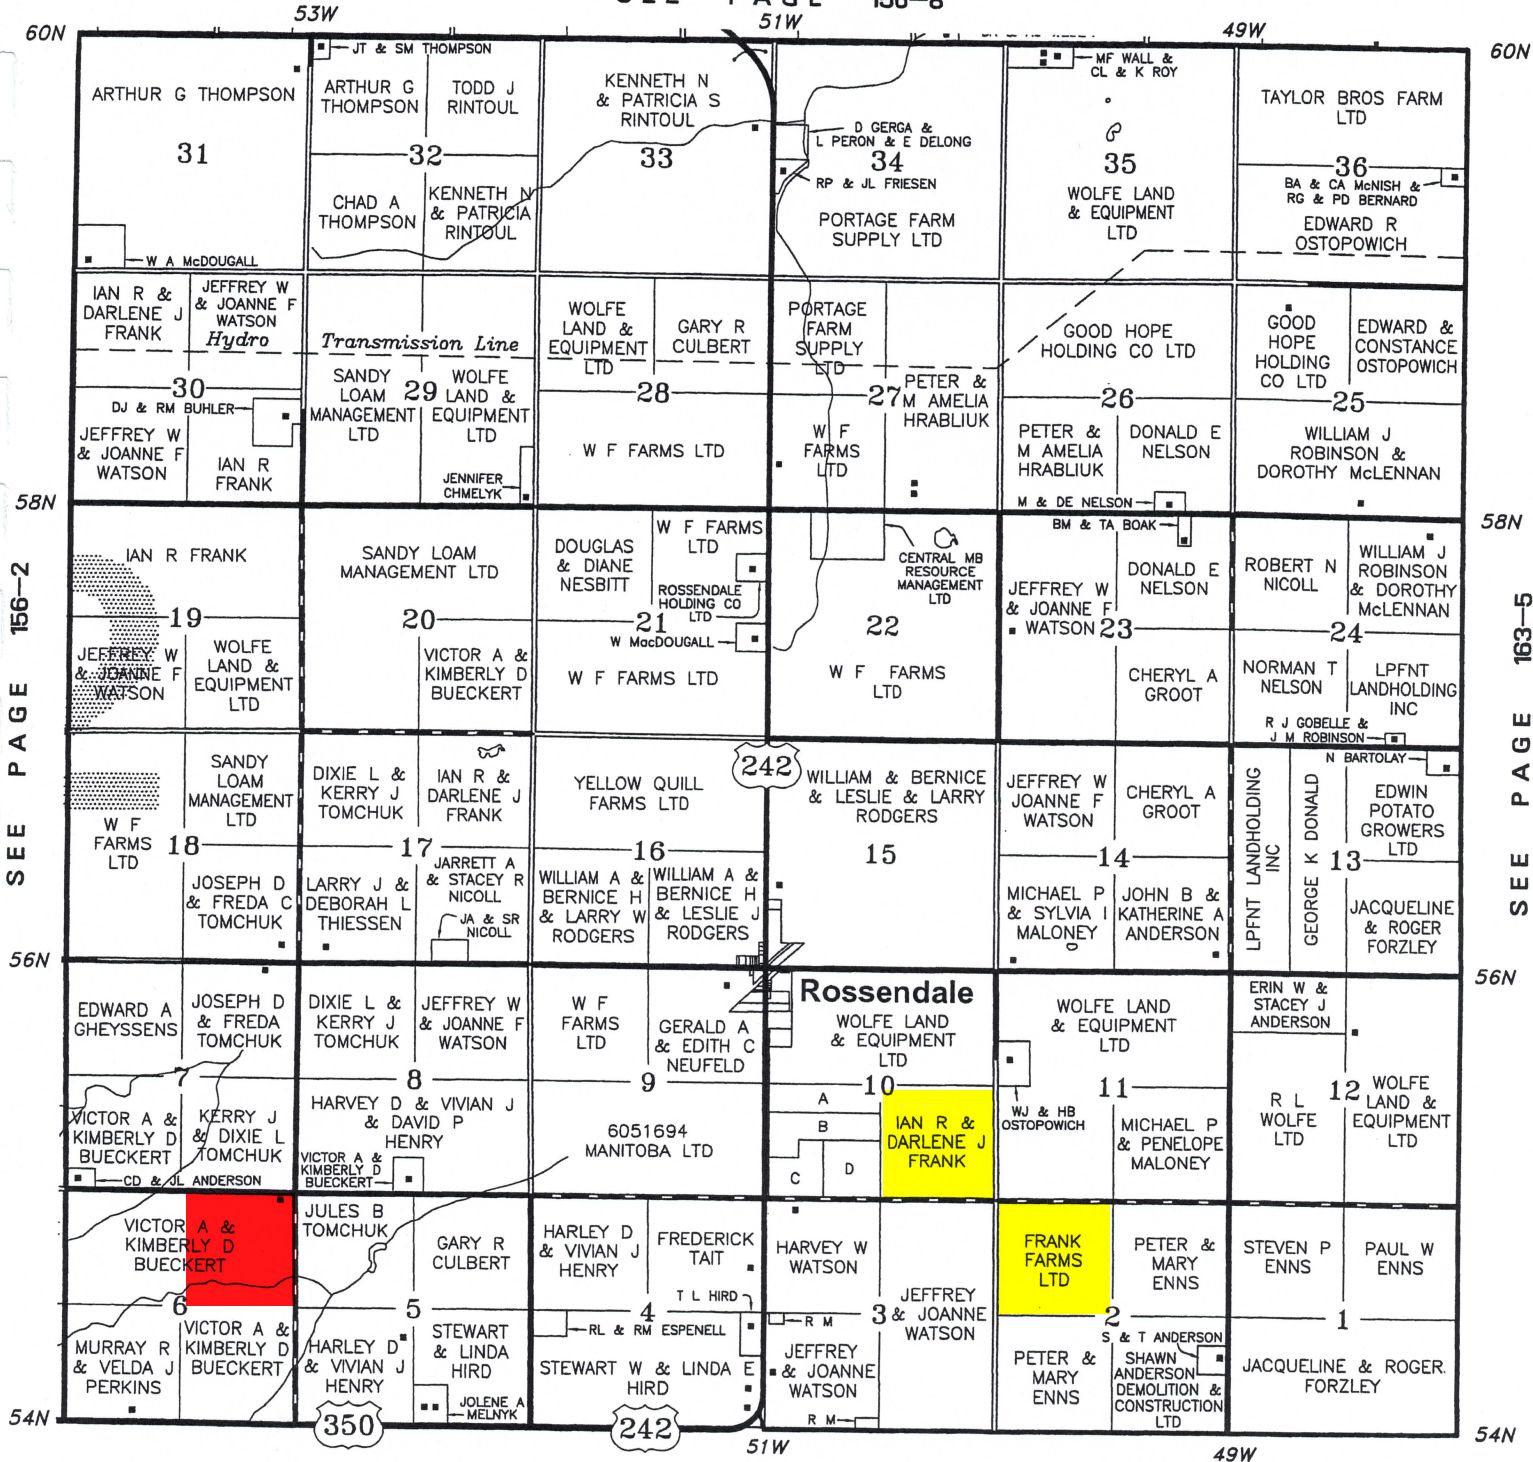

TWP 10 RGE 9 W

156-1 NORTH NORFOLK

SEE PAGE 156-8

SEE PAGE 156-2

SEE PAGE 163-5

SEE PAGE 188-8

Hillview Agro
250 acres NE/NW 6-11-10
Anka

Frank Farms
157 acres NW 2-10-9
157 acres SE 10-10-9
Altair

SEE PAGE 156-10

SEE PAGE 156-6

SEE PAGE 156-8

SEE PAGE 156-2

Hillview
160 acres SW 7-11-10
2021 Martha Seed Production

TWP 8 RGE 6 W

133- 4
GREY

SEE PAGE 133-7

SEE PAGE 120-7

Kehler Farms
 150 acres SE 26-8-6
 140 acres SW 35-8-6
 80 acres S 1/2 NW 35-8-6
 50 acres N 1/2 SE 32-8-6
 Altair

SEC 18 TWP 8 RGE 6 WPM

- A - PATRICK & SONYA MASSINON 1-54833
- B - DARRELL R & JACQUELINE M WARKENTIN

TWP 10 RGE 6 W

163- 3
PORTAGE
LA PRAIRIE

SEE PAGE 163-8

54N
56N
58N
60N

35W
33W
31W

SEE PAGE 163-4

SEE PAGE 163-2

Southridge Farms
72 acres SE 32-10-6
Bialobrzeskie Propagation