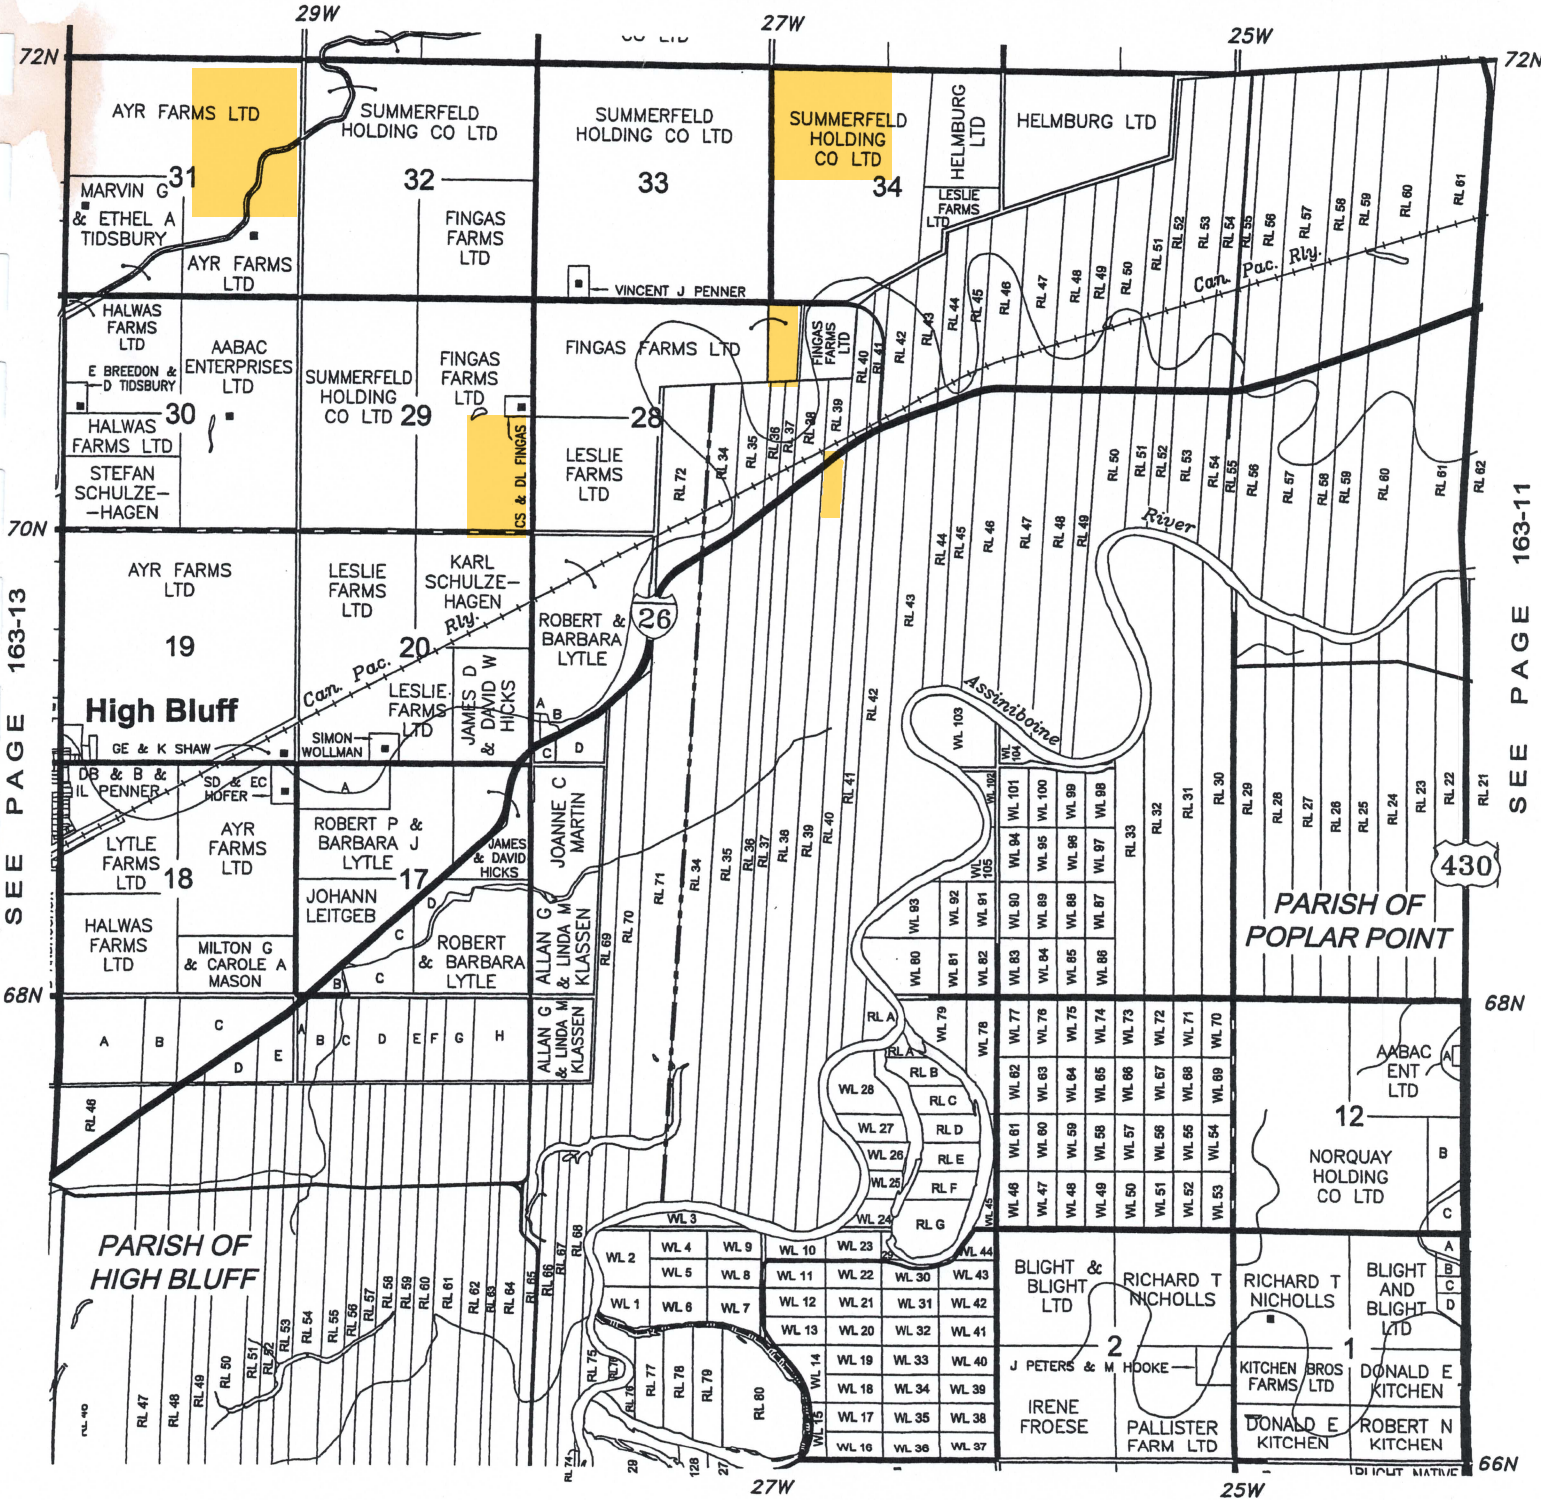

TWP 10 RGE 6 W

163- 3
PORTAGE
LA PRAIRIE

SEE PAGE 163-8

54N
56N
58N
60N

35W
33W
31W

SEE PAGE 163-4

SEE PAGE 163-2

Southridge Farms
72 acres SE 32-10-6
Bialobrzeskie Propagation

SEE PAGE 133-7

TWP 13 RGE 5 W

163-19 PORTAGE LA PRAIRIE

SEE PAGE 163-20

SEE PAGE 163-18

SEE PAGE 206-4

SEE PAGE 163-12

Sommerfeld Colony Farms
300 acres S 8-13-5
Martha Regular

TWP 13 RGE 6 W

163-18
PORTAGE
LA PRAIRIE

SEE PAGE 163-21

SEE PAGE 163-17

SEE PAGE 163-19

SEE PAGE 163-13

Fingas Farms
105 acres NE 26-13-6 W
Martha Regular

TWP 12 RGE 5 W

163-12
PORTAGE
LA PRAIRIE

SEE PAGE 163-19

SEE PAGE 163-13

SEE PAGE 163-11

SEE PAGE 163-9

AYR Farms
190 acres NE/SE 31-12-5
Martha Regular

Sommerfeld Colony Farms
95 acres NW 34-12-5
Martha Regular

Fingas Farms
140 acres SE 29-12-5W
70 acres NW 27-12-5W
RL 39
Martha Regular