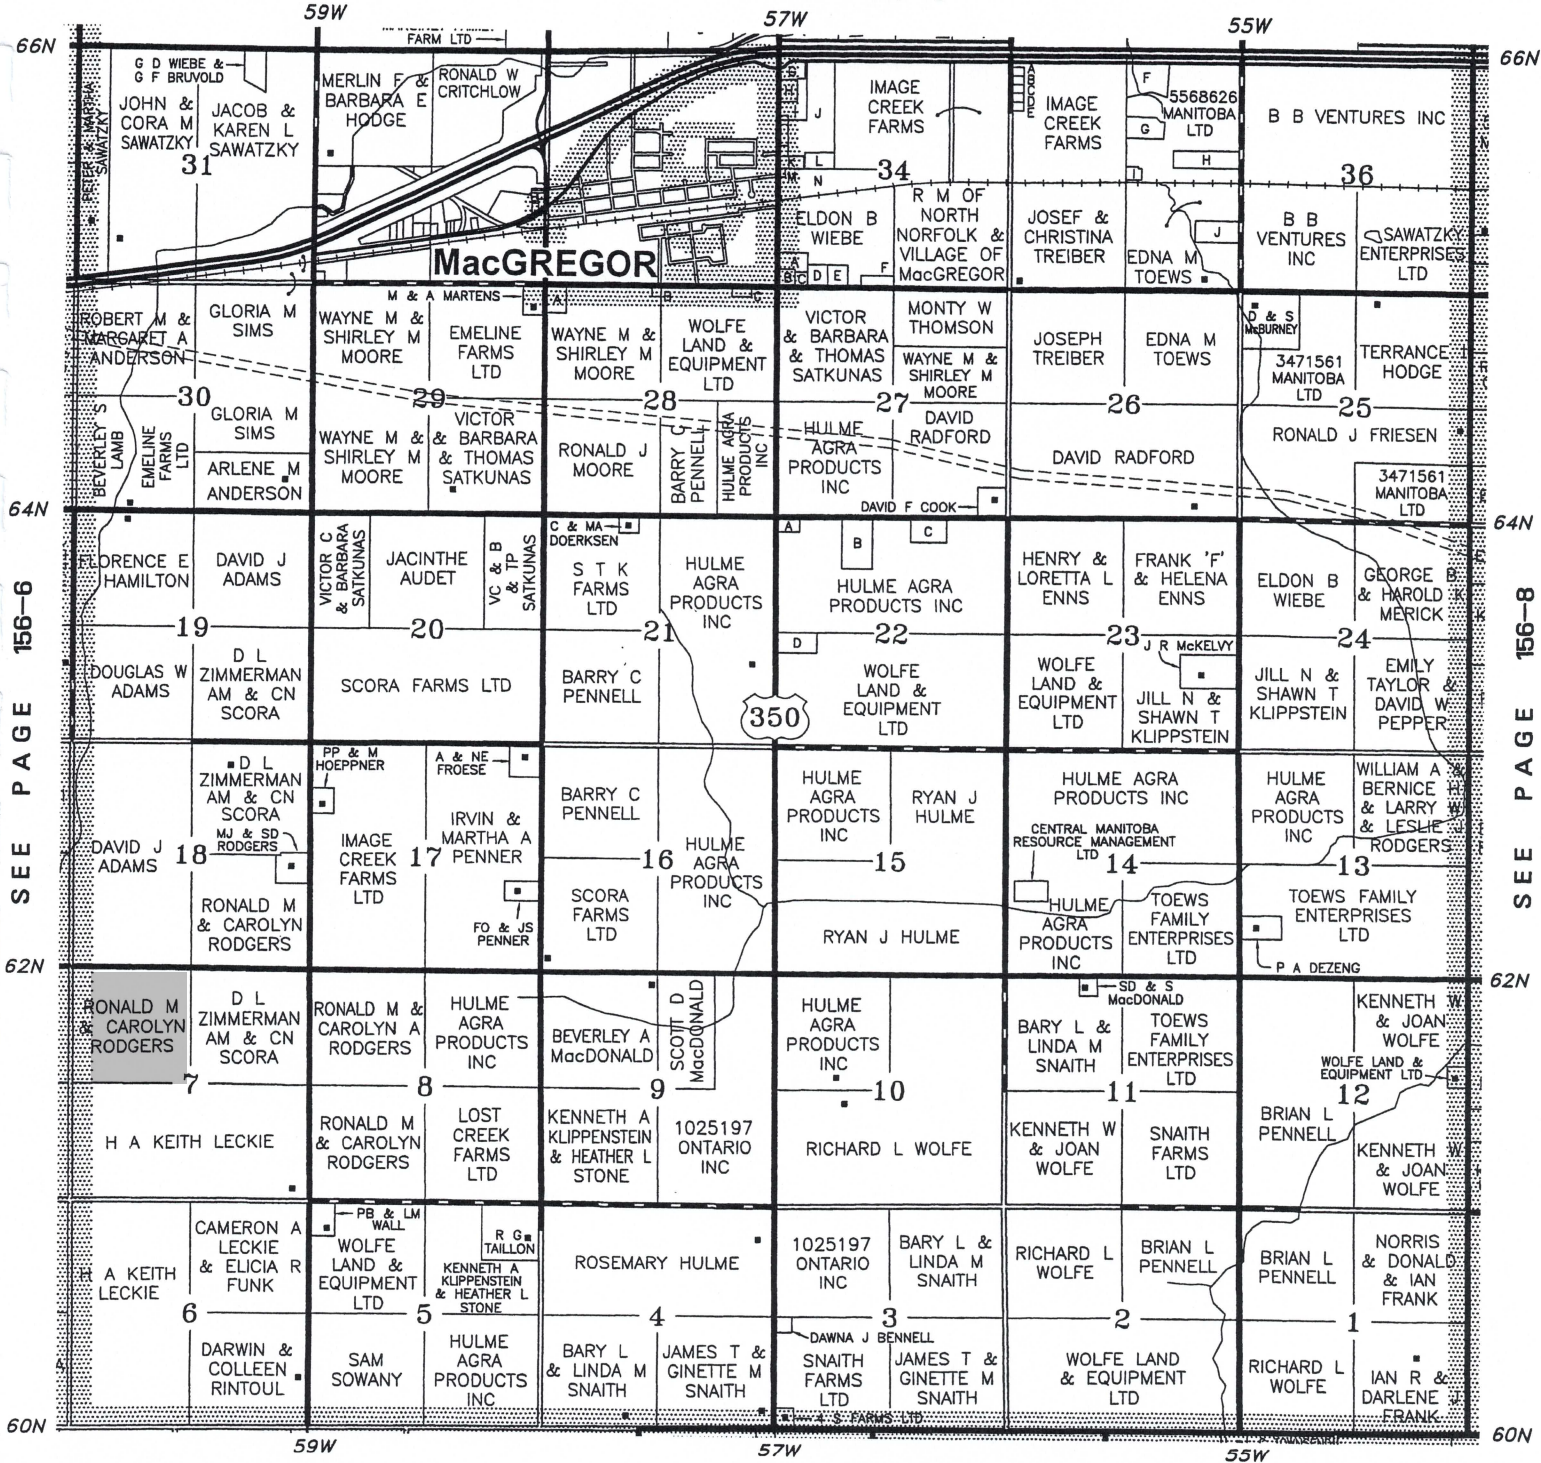

TWP 10 RGE 9 W

156-1 NORTH NORFOLK

SEE PAGE 156-8

SEE PAGE 156-2

SEE PAGE 163-5

SEE PAGE 188-8

Hillview Agro
250 acres NE/NW 6-11-10
Anka

Frank Farms
157 acres NW 2-10-9
157 acres SE 10-10-9
Altair

SEE PAGE 156-10

SEE PAGE 156-6

SEE PAGE 156-8

SEE PAGE 156-2

Hillview
160 acres SW 7-11-10
2021 Martha Seed Production

TWP 8 RGE 6 W

133- 4
GREY

SEE PAGE 133-7

SEE PAGE 120-7

Kehler Farms
 150 acres SE 26-8-6
 140 acres SW 35-8-6
 80 acres S 1/2 NW 35-8-6
 50 acres N 1/2 SE 32-8-6
 Altair

SEC 18 TWP 8 RGE 6 WPM

- A - PATRICK & SONYA MASSINON 1-54833
- B - DARRELL R & JACQUELINE M WARKENTIN

TWP 10 RGE 6 W

163- 3
PORTAGE
LA PRAIRIE

SEE PAGE 163-8

54N
56N
58N
60N

35W
33W
31W

SEE PAGE 163-4

SEE PAGE 163-2

Southridge Farms
72 acres SE 32-10-6
Bialobrzeskie Propagation