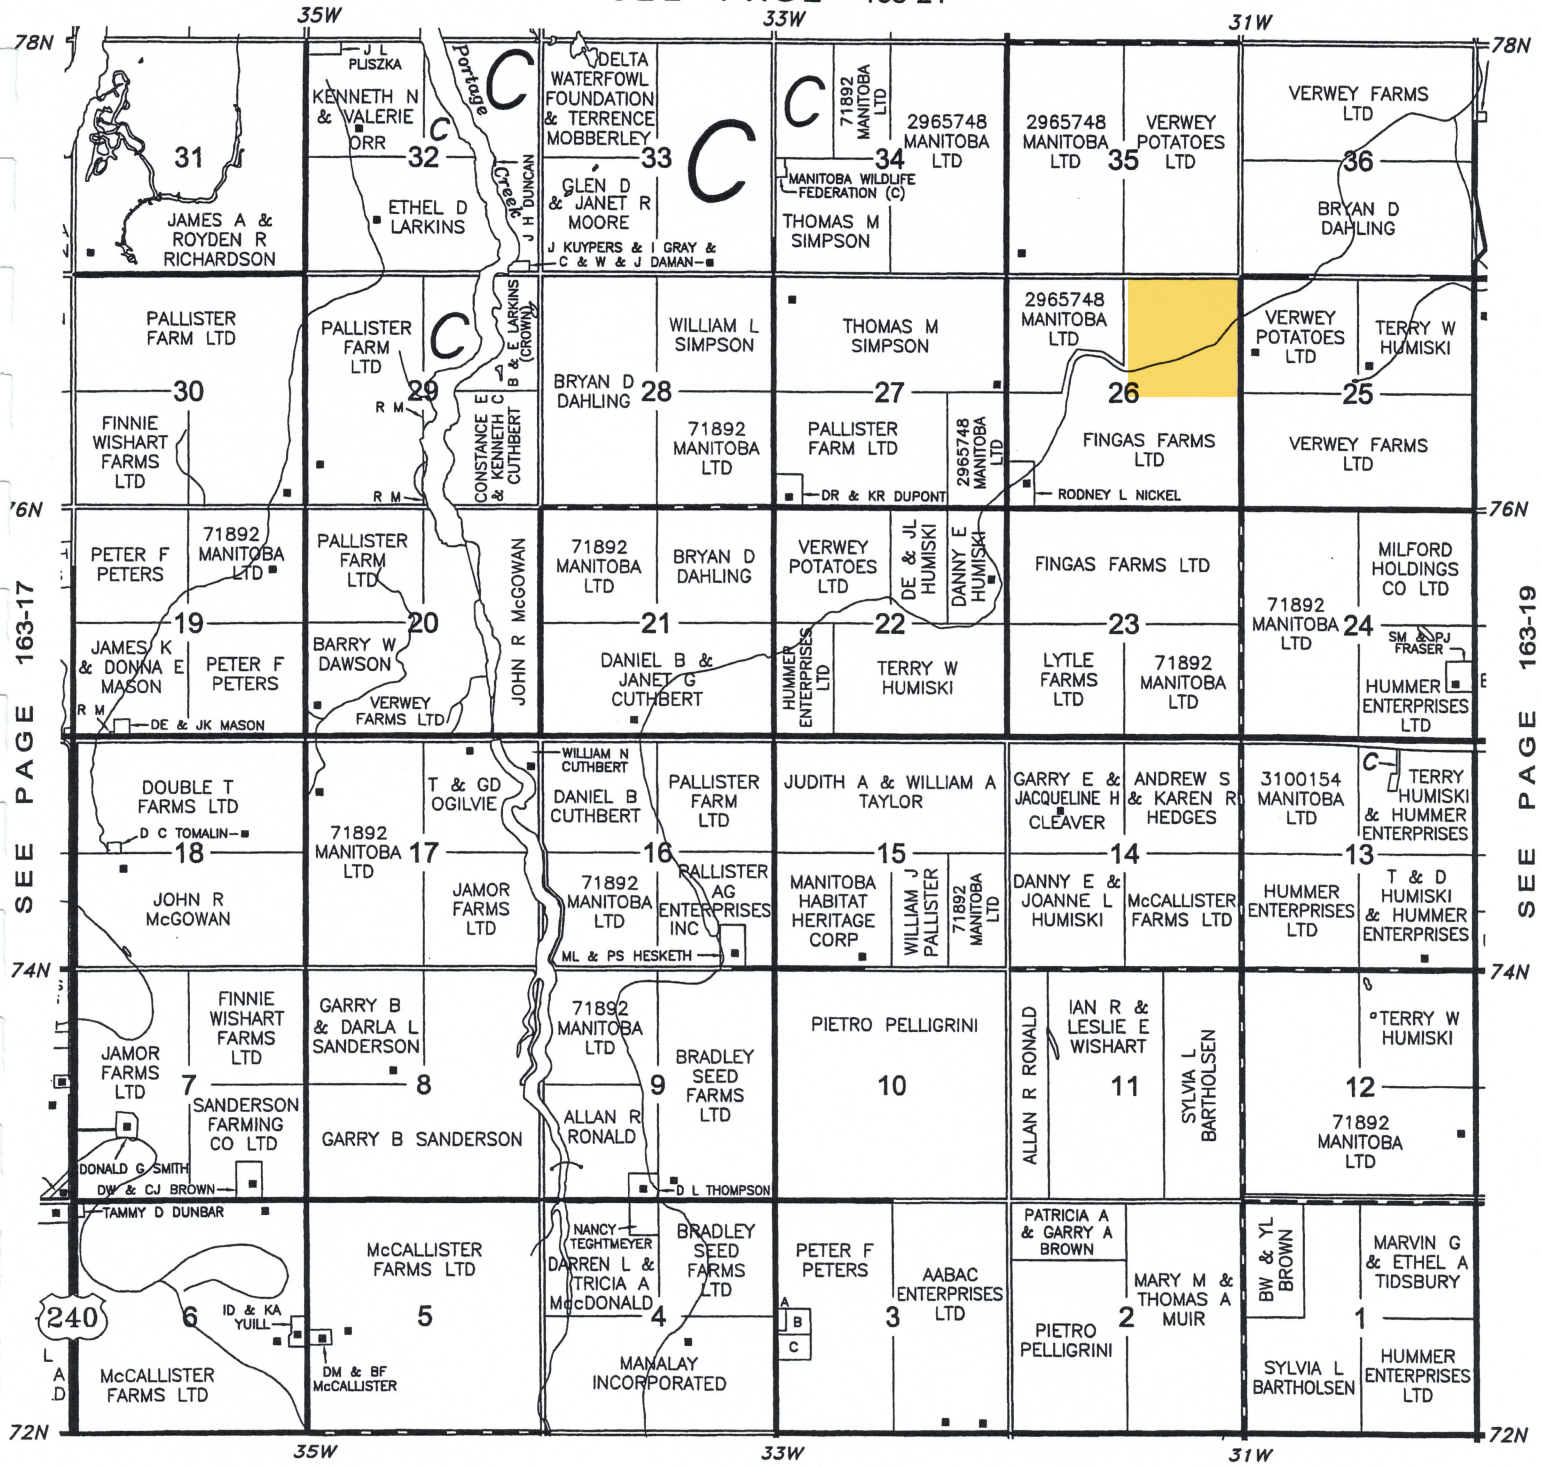

TWP 10 RGE 6 W

163- 3
PORTAGE
LA PRAIRIE

SEE PAGE 163-8

54N
56N
58N
60N

35W
33W
31W

SEE PAGE 163-4

SEE PAGE 163-2

Southridge Farms
72 acres SE 32-10-6
Bialobrzeskie Propagation

SEE PAGE 133-7

TWP 13 RGE 5 W

163-19 PORTAGE LA PRAIRIE

SEE PAGE 163-20

SEE PAGE 163-18

SEE PAGE 206-4

SEE PAGE 163-12

Sommerfeld Colony Farms
300 acres S 8-13-5
Martha Regular

TWP 13 RGE 6 W

163-18
PORTAGE
LA PRAIRIE

SEE PAGE 163-21

SEE PAGE 163-17

SEE PAGE 163-19

SEE PAGE 163-13

Fingas Farms
105 acres NE 26-13-6 W
Martha Regular

TWP 12 RGE 5 W