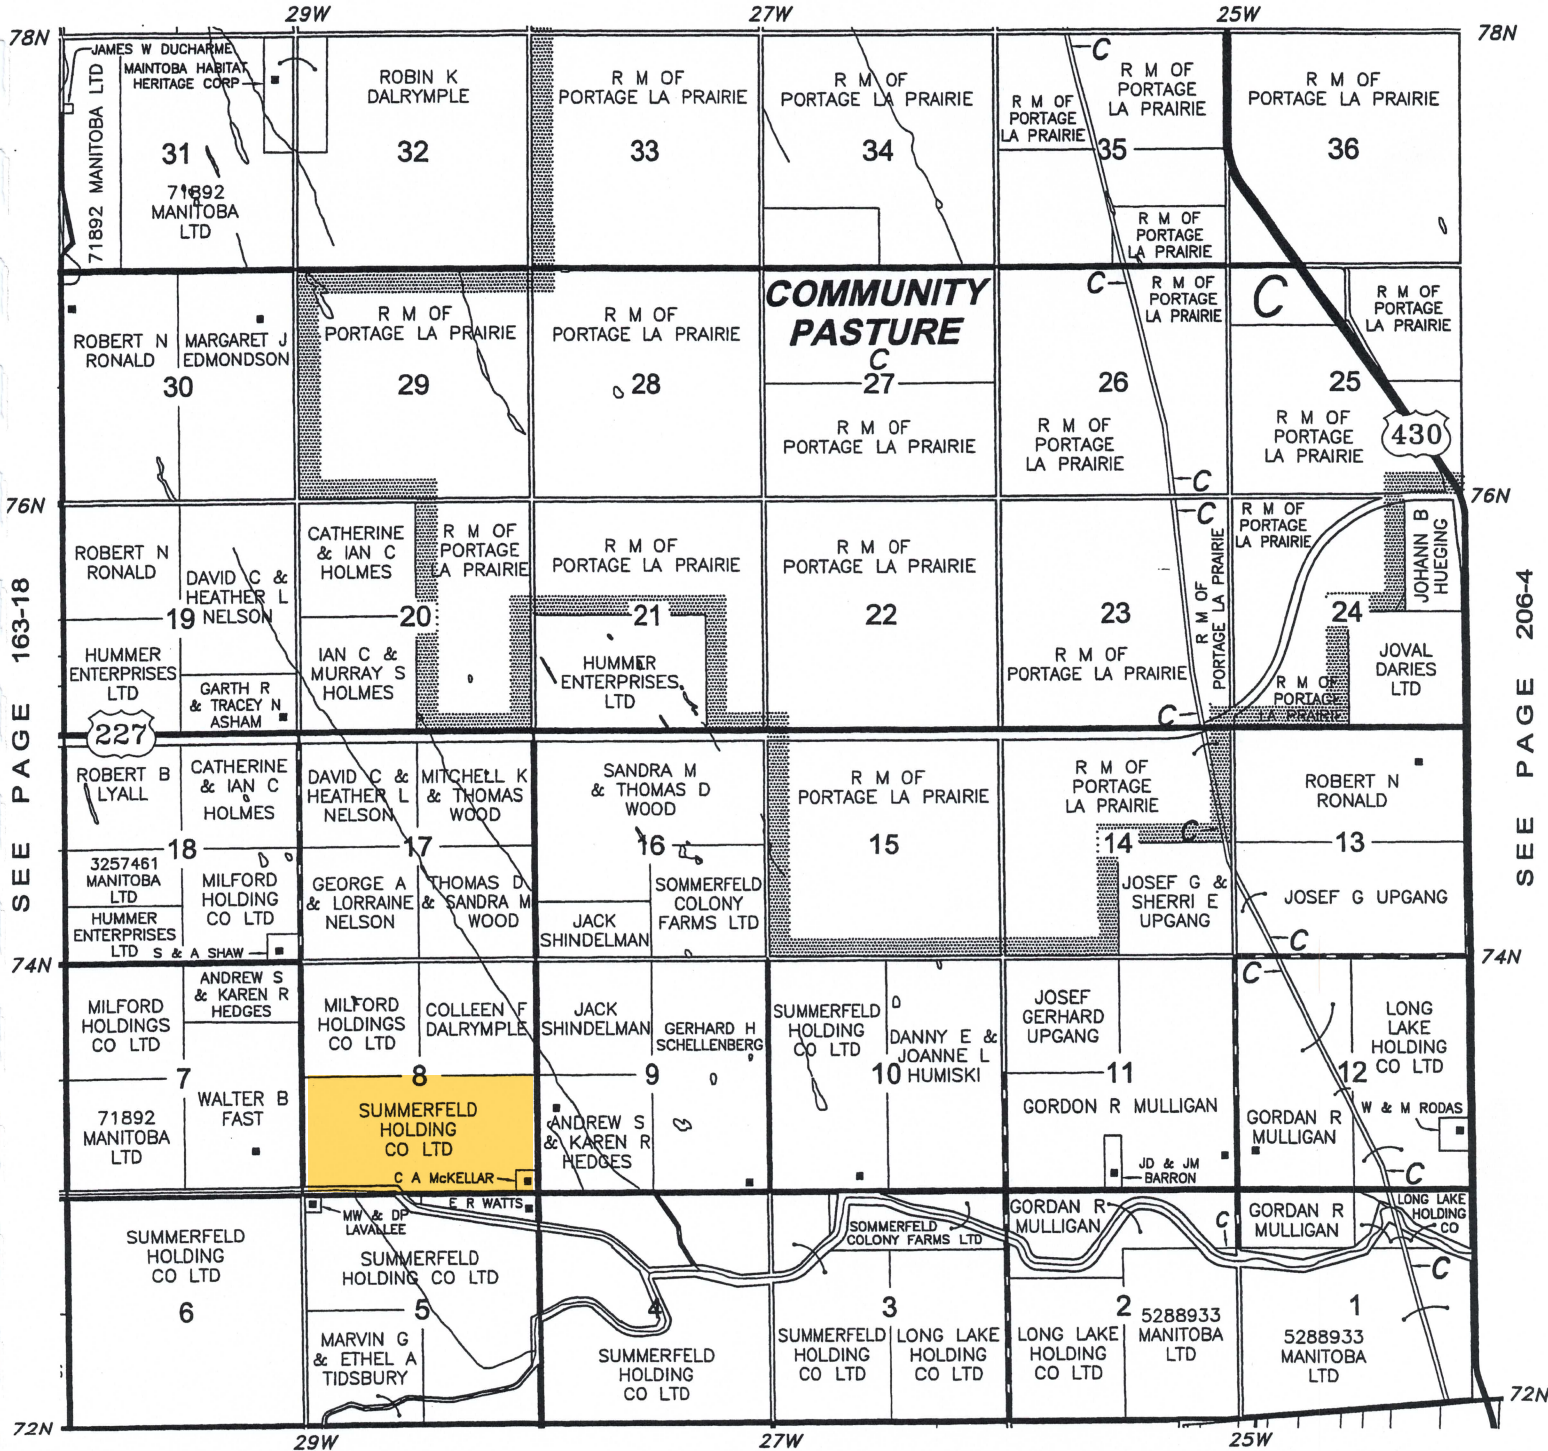

TWP 10 RGE 6 W

163- 3
PORTAGE
LA PRAIRIE

SEE PAGE 163-8

54N
56N
58N
60N

35W
33W
31W

SEE PAGE 163-4

SEE PAGE 163-2

Southridge Farms
72 acres SE 32-10-6
Bialobrzeskie Propagation

SEE PAGE 133-7

TWP 13 RGE 5 W

163-19 PORTAGE LA PRAIRIE

SEE PAGE 163-20

SEE PAGE 163-18

SEE PAGE 206-4

SEE PAGE 163-12

Sommerfeld Colony Farms
300 acres S 8-13-5
Martha Regular