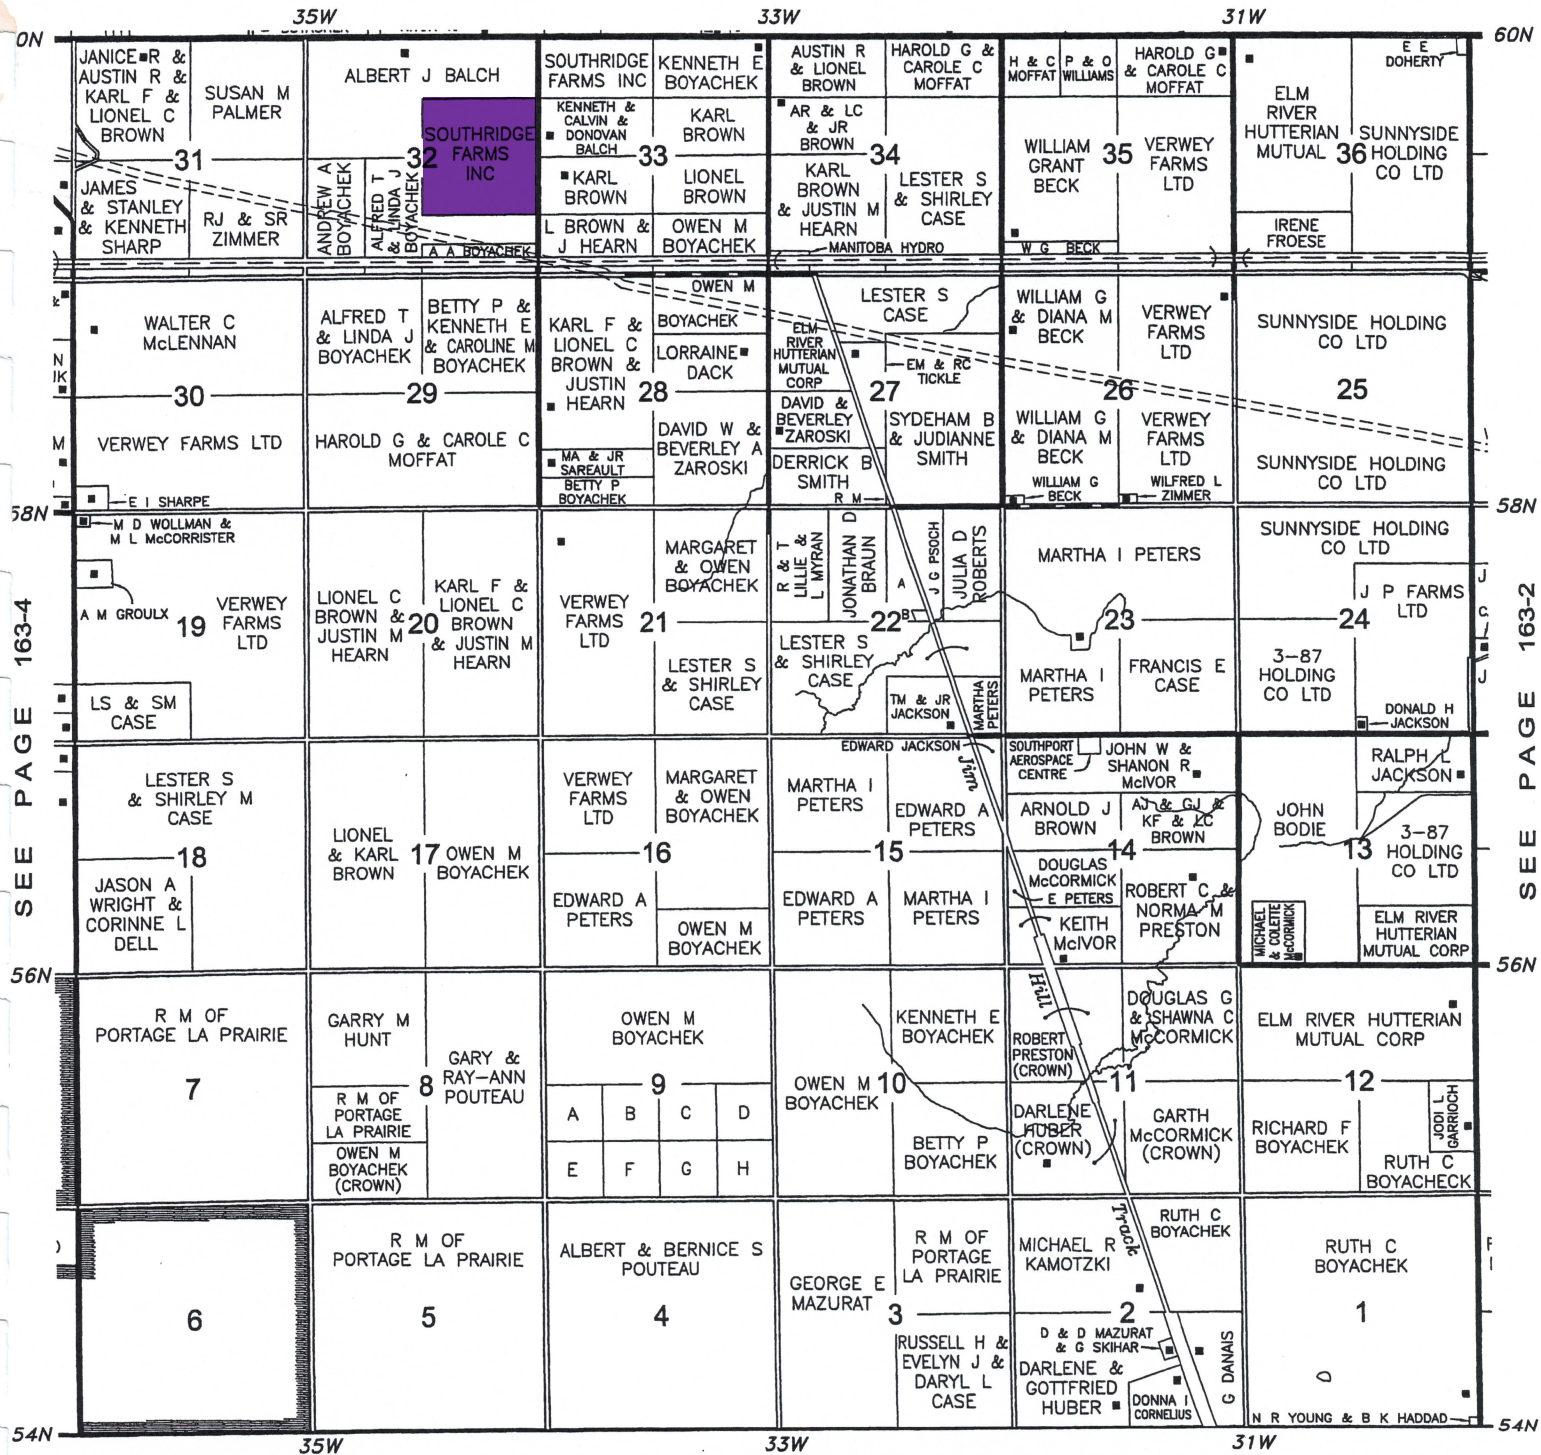

TWP 10 RGE 9 W

156-1 NORTH NORFOLK

SEE PAGE 156-8

SEE PAGE 156-2

SEE PAGE 163-5

SEE PAGE 188-8

Hillview Agro
250 acres NE/NW 6-11-10
Anka

Frank Farms
157 acres NW 2-10-9
157 acres SE 10-10-9
Altair

SEE PAGE 120-7

Kehler Farms
 150 acres SE 26-8-6
 140 acres SW 35-8-6
 80 acres S 1/2 NW 35-8-6
 50 acres N 1/2 SE 32-8-6
 Altair

SEC 18 TWP 8 RGE 6 WPM

- A - PATRICK & SONYA MASSINON 1-54833
- B - DARRELL R & JACQUELINE M WARKENTIN

TWP 10 RGE 6 W

163- 3
PORTAGE
LA PRAIRIE

SEE PAGE 163-8

54N
56N
58N
60N

35W
33W
31W

SEE PAGE 163-4

SEE PAGE 163-2

Southridge Farms
72 acres SE 32-10-6
Bialobrzeskie Propagation

SEE PAGE 133-7

TWP 13 RGE 5 W

163-19 PORTAGE LA PRAIRIE

SEE PAGE 163-20

SEE PAGE 163-18

SEE PAGE 206-4

SEE PAGE 163-12

Sommerfeld Colony Farms
300 acres S 8-13-5
Martha Regular