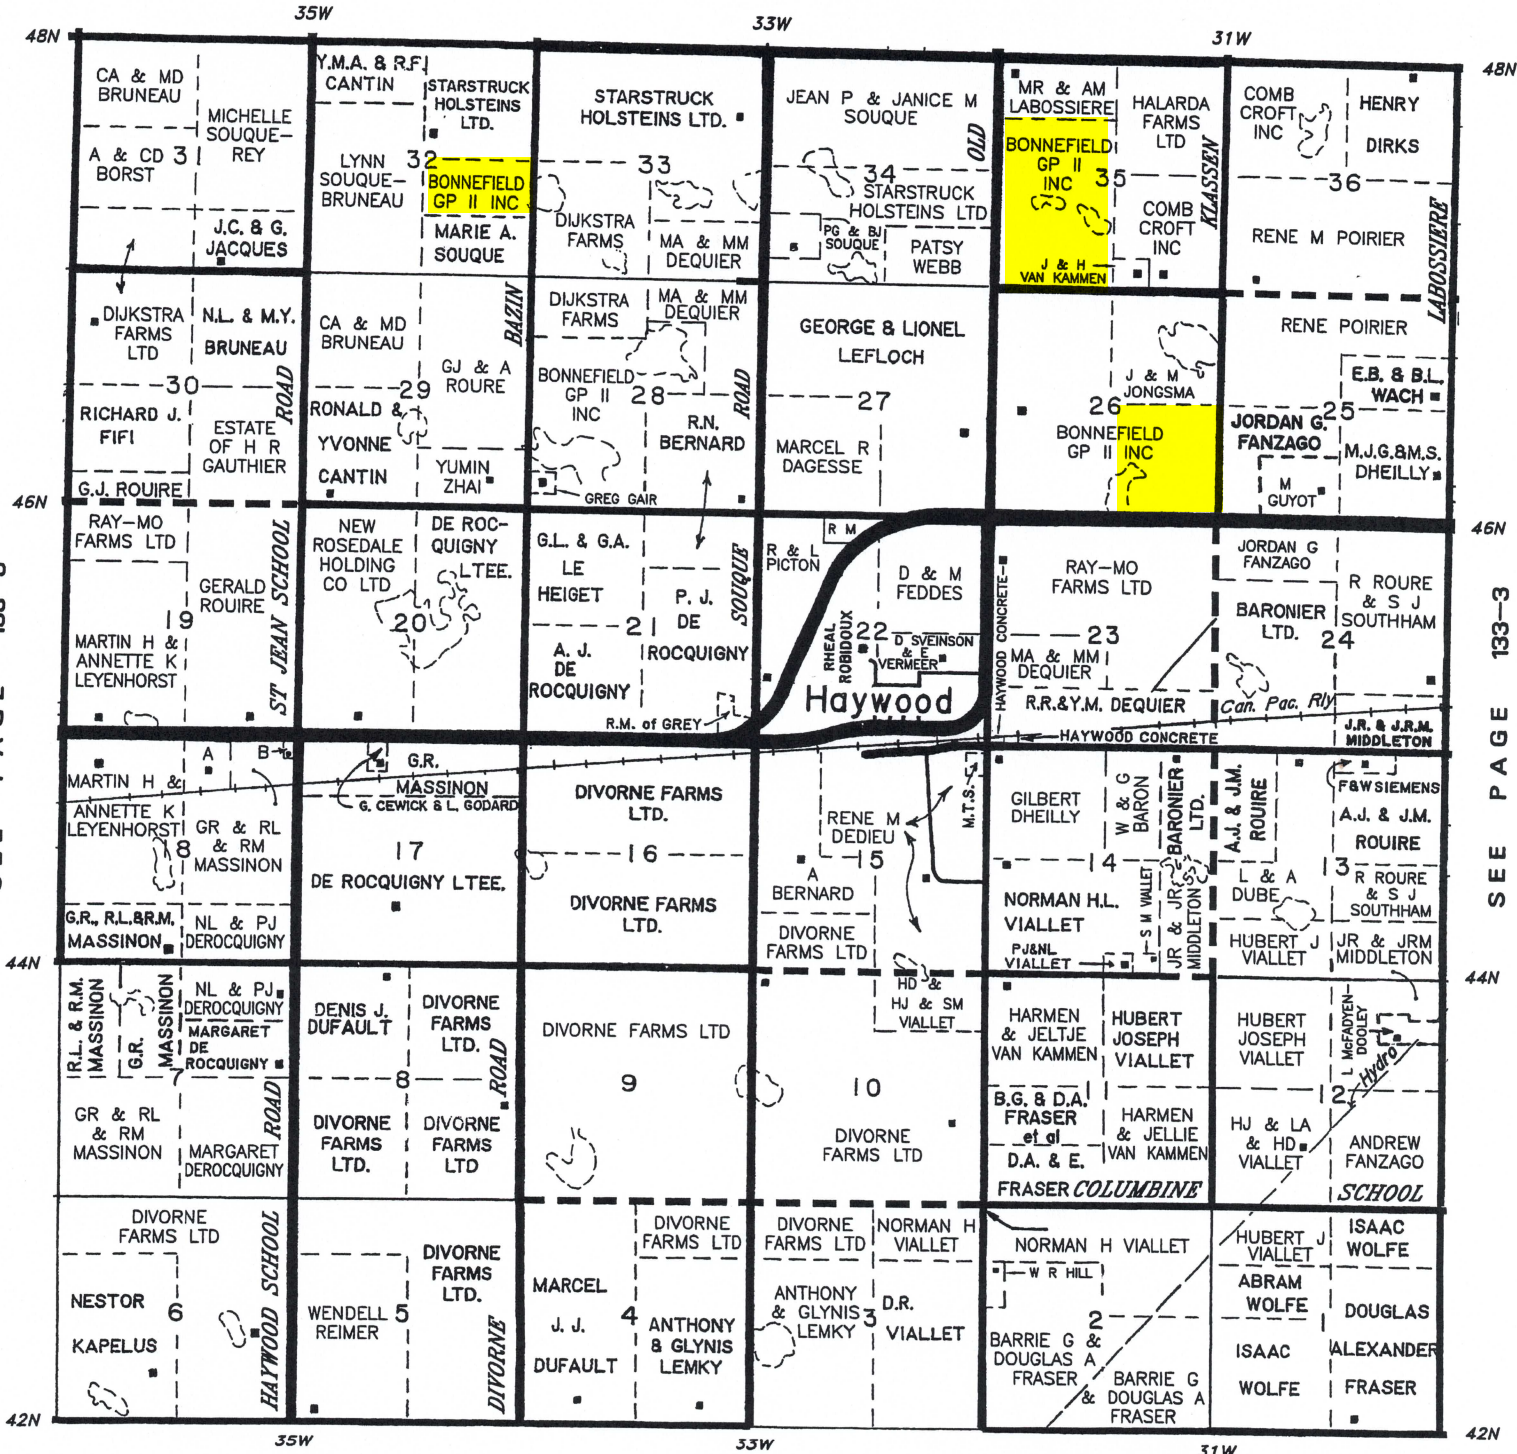

TWP 10 RGE 9 W

156-1 NORTH NORFOLK

SEE PAGE 156-8

SEE PAGE 156-2

SEE PAGE 163-5

SEE PAGE 188-8

Hillview Agro
250 acres NE/NW 6-11-10
Anka

Frank Farms
157 acres NW 2-10-9
157 acres SE 10-10-9
Altair

SEE PAGE 120-7

Kehler Farms
 150 acres SE 26-8-6
 140 acres SW 35-8-6
 80 acres S 1/2 NW 35-8-6
 50 acres N 1/2 SE 32-8-6
 Altair

SEC 18 TWP 8 RGE 6 WPM

- A - PATRICK & SONYA MASSINON 1-54833
- B - DARRELL R & JACQUELINE M WARKENTIN

TWP 10 RGE 6 W

163- 3
PORTAGE
LA PRAIRIE

SEE PAGE 163-8

54N
56N
58N
60N

35W
33W
31W

SEE PAGE 163-4

SEE PAGE 163-2

Southridge Farms
72 acres SE 32-10-6
Bialobrzeskie Propagation

SEE PAGE 133-7

TWP 13 RGE 5 W

163-19 PORTAGE LA PRAIRIE

SEE PAGE 163-20

SEE PAGE 163-18

SEE PAGE 206-4

SEE PAGE 163-12

Sommerfeld Colony Farms
300 acres S 8-13-5
Martha Regular